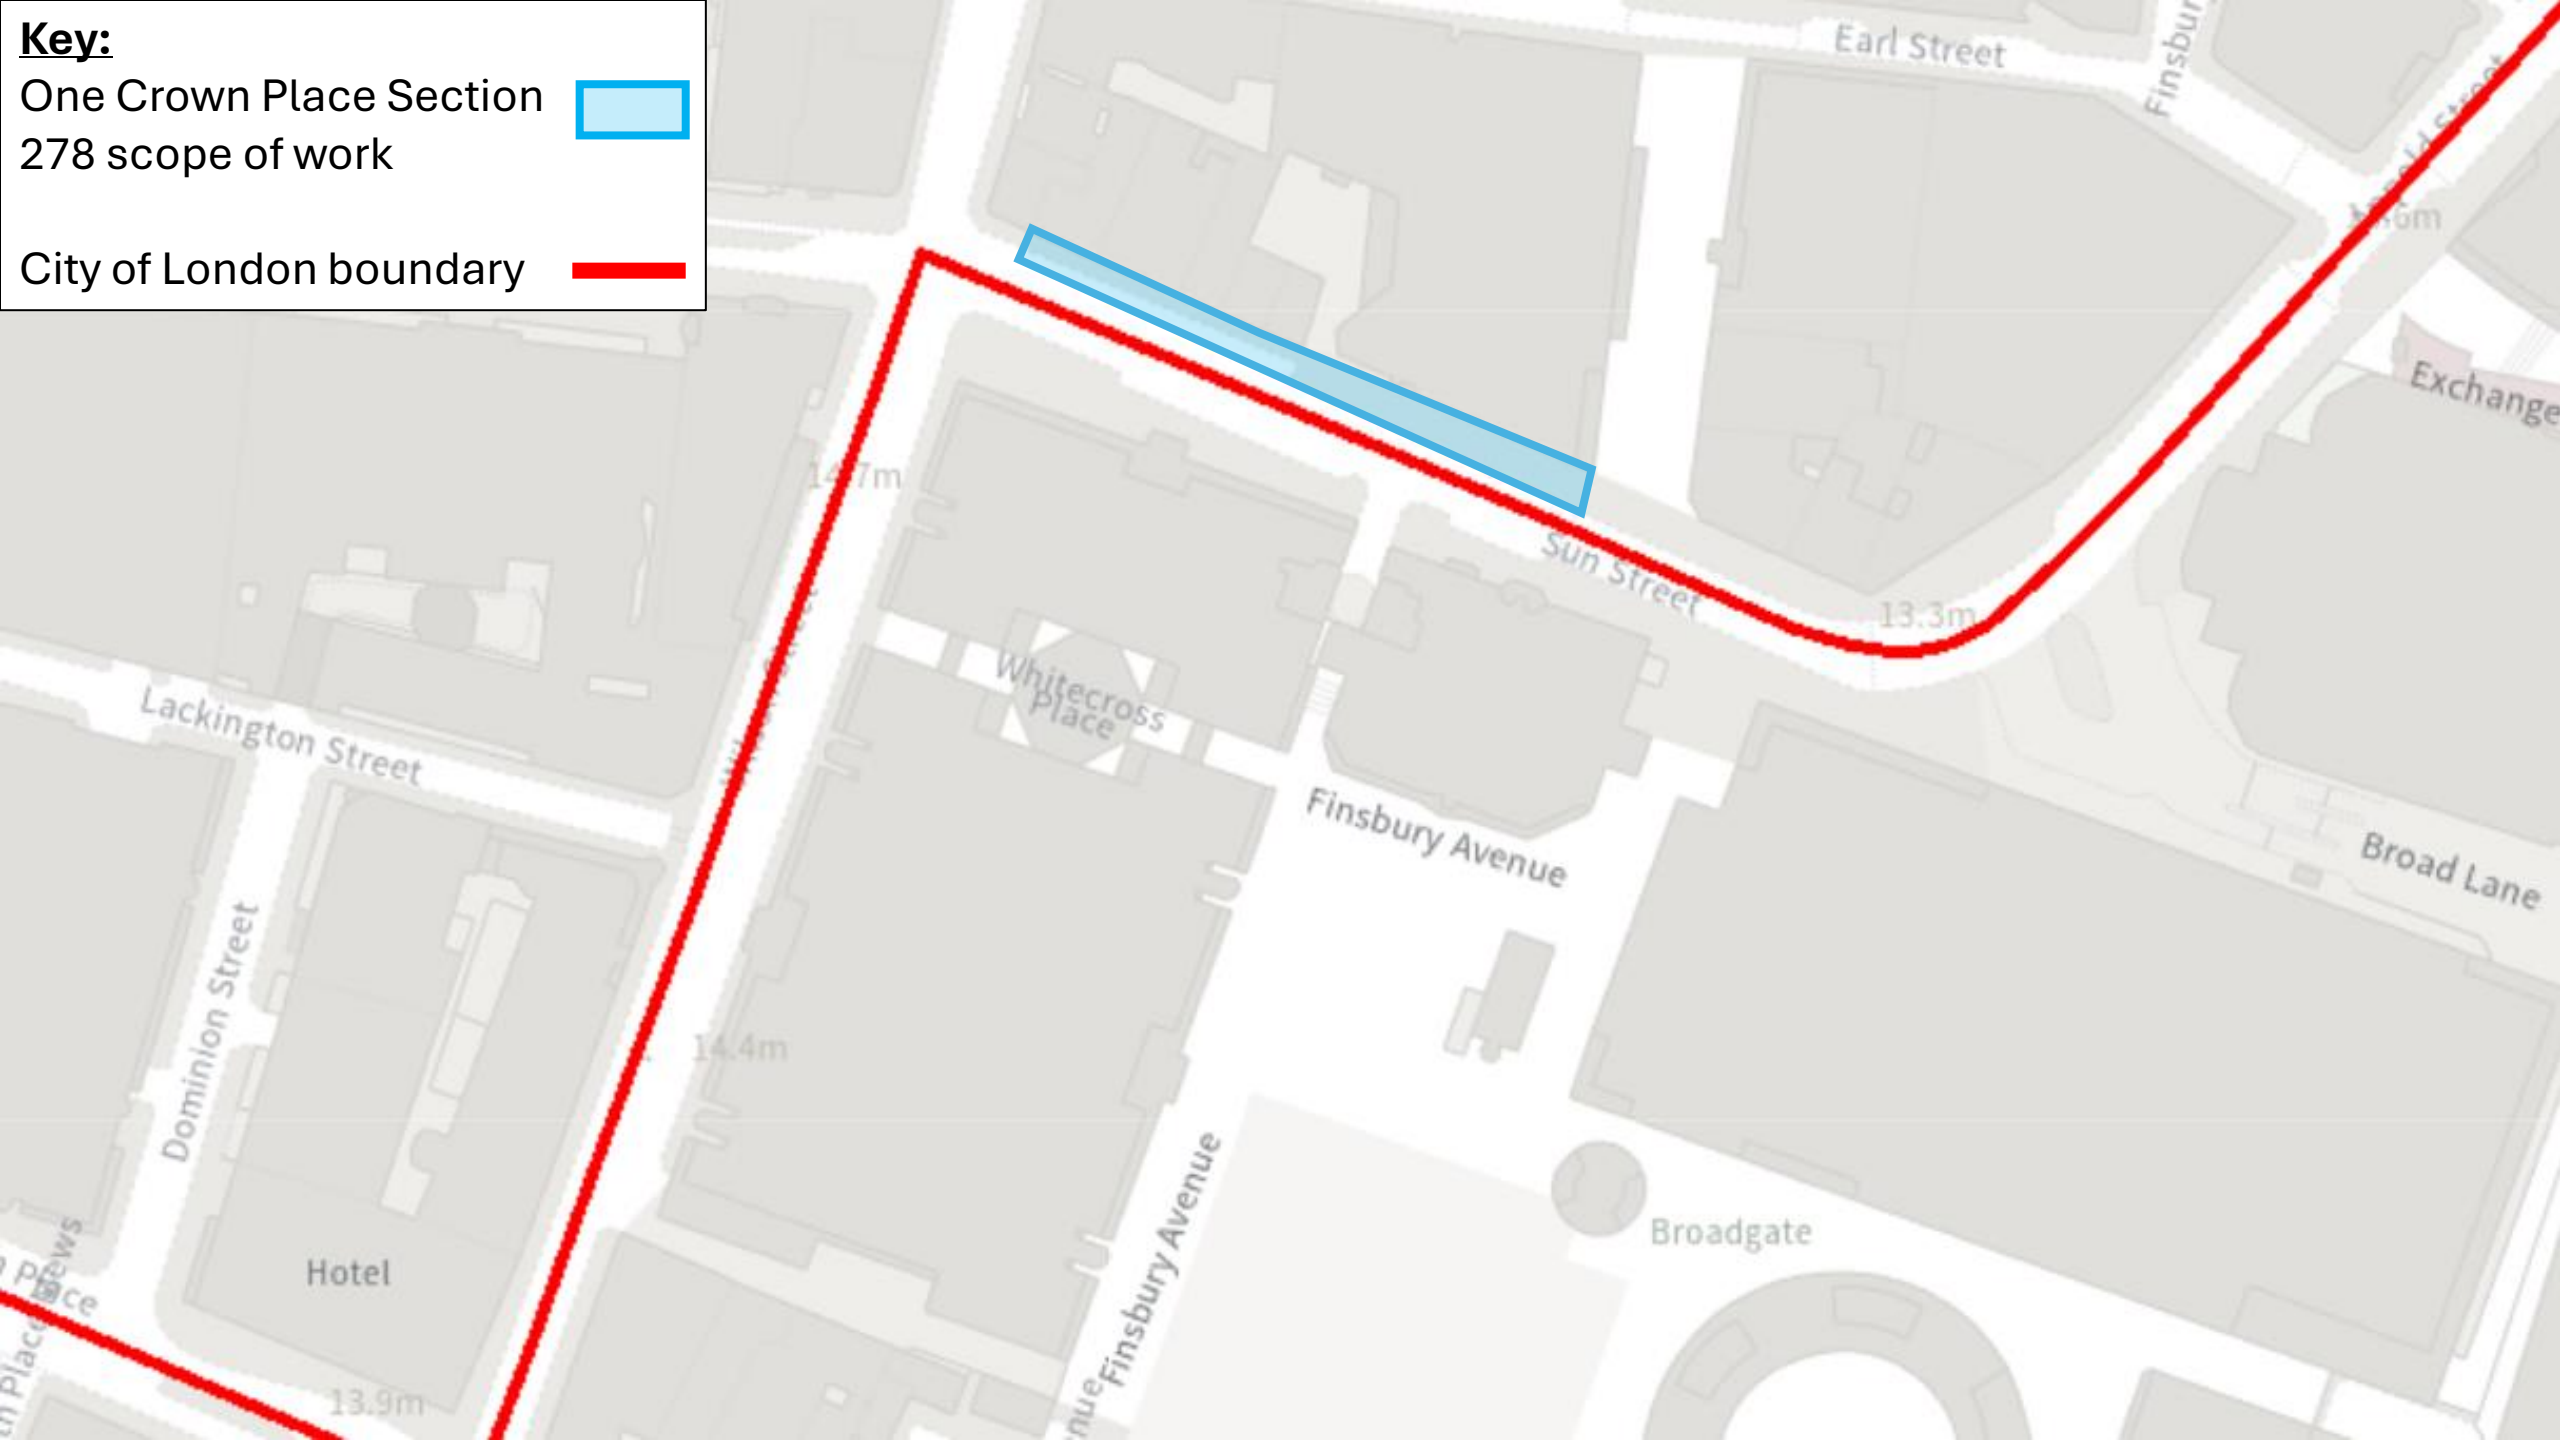

# One Crown Place

Sun Street: Section 278 Works Before and After Images

**Key:**  
One Crown Place Section 278 scope of work   
City of London boundary 

Sun Street before looking eastbound towards Appold Street (Google Street View)

Sun Street after looking eastbound towards Appold Street (Google Street View)