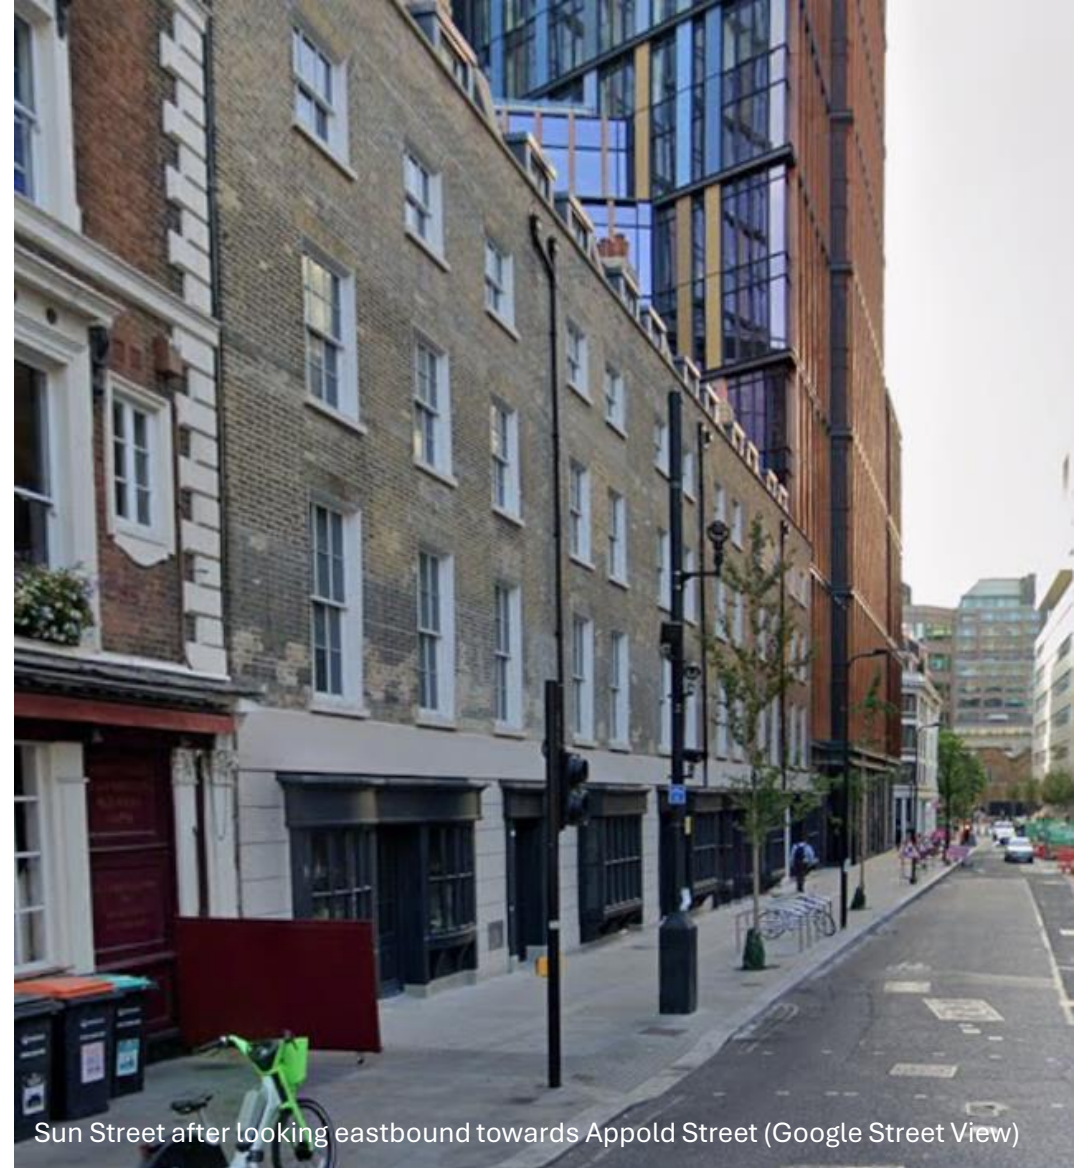

# One Crown Place

Sun Street: Section 278 Works Before and After Images

**Key:**  
One Crown Place Section 278 scope of work   
City of London boundary 

Sun Street before looking eastbound towards Appold Street (Google Street View)

Sun Street after looking eastbound towards Appold Street (Google Street View)